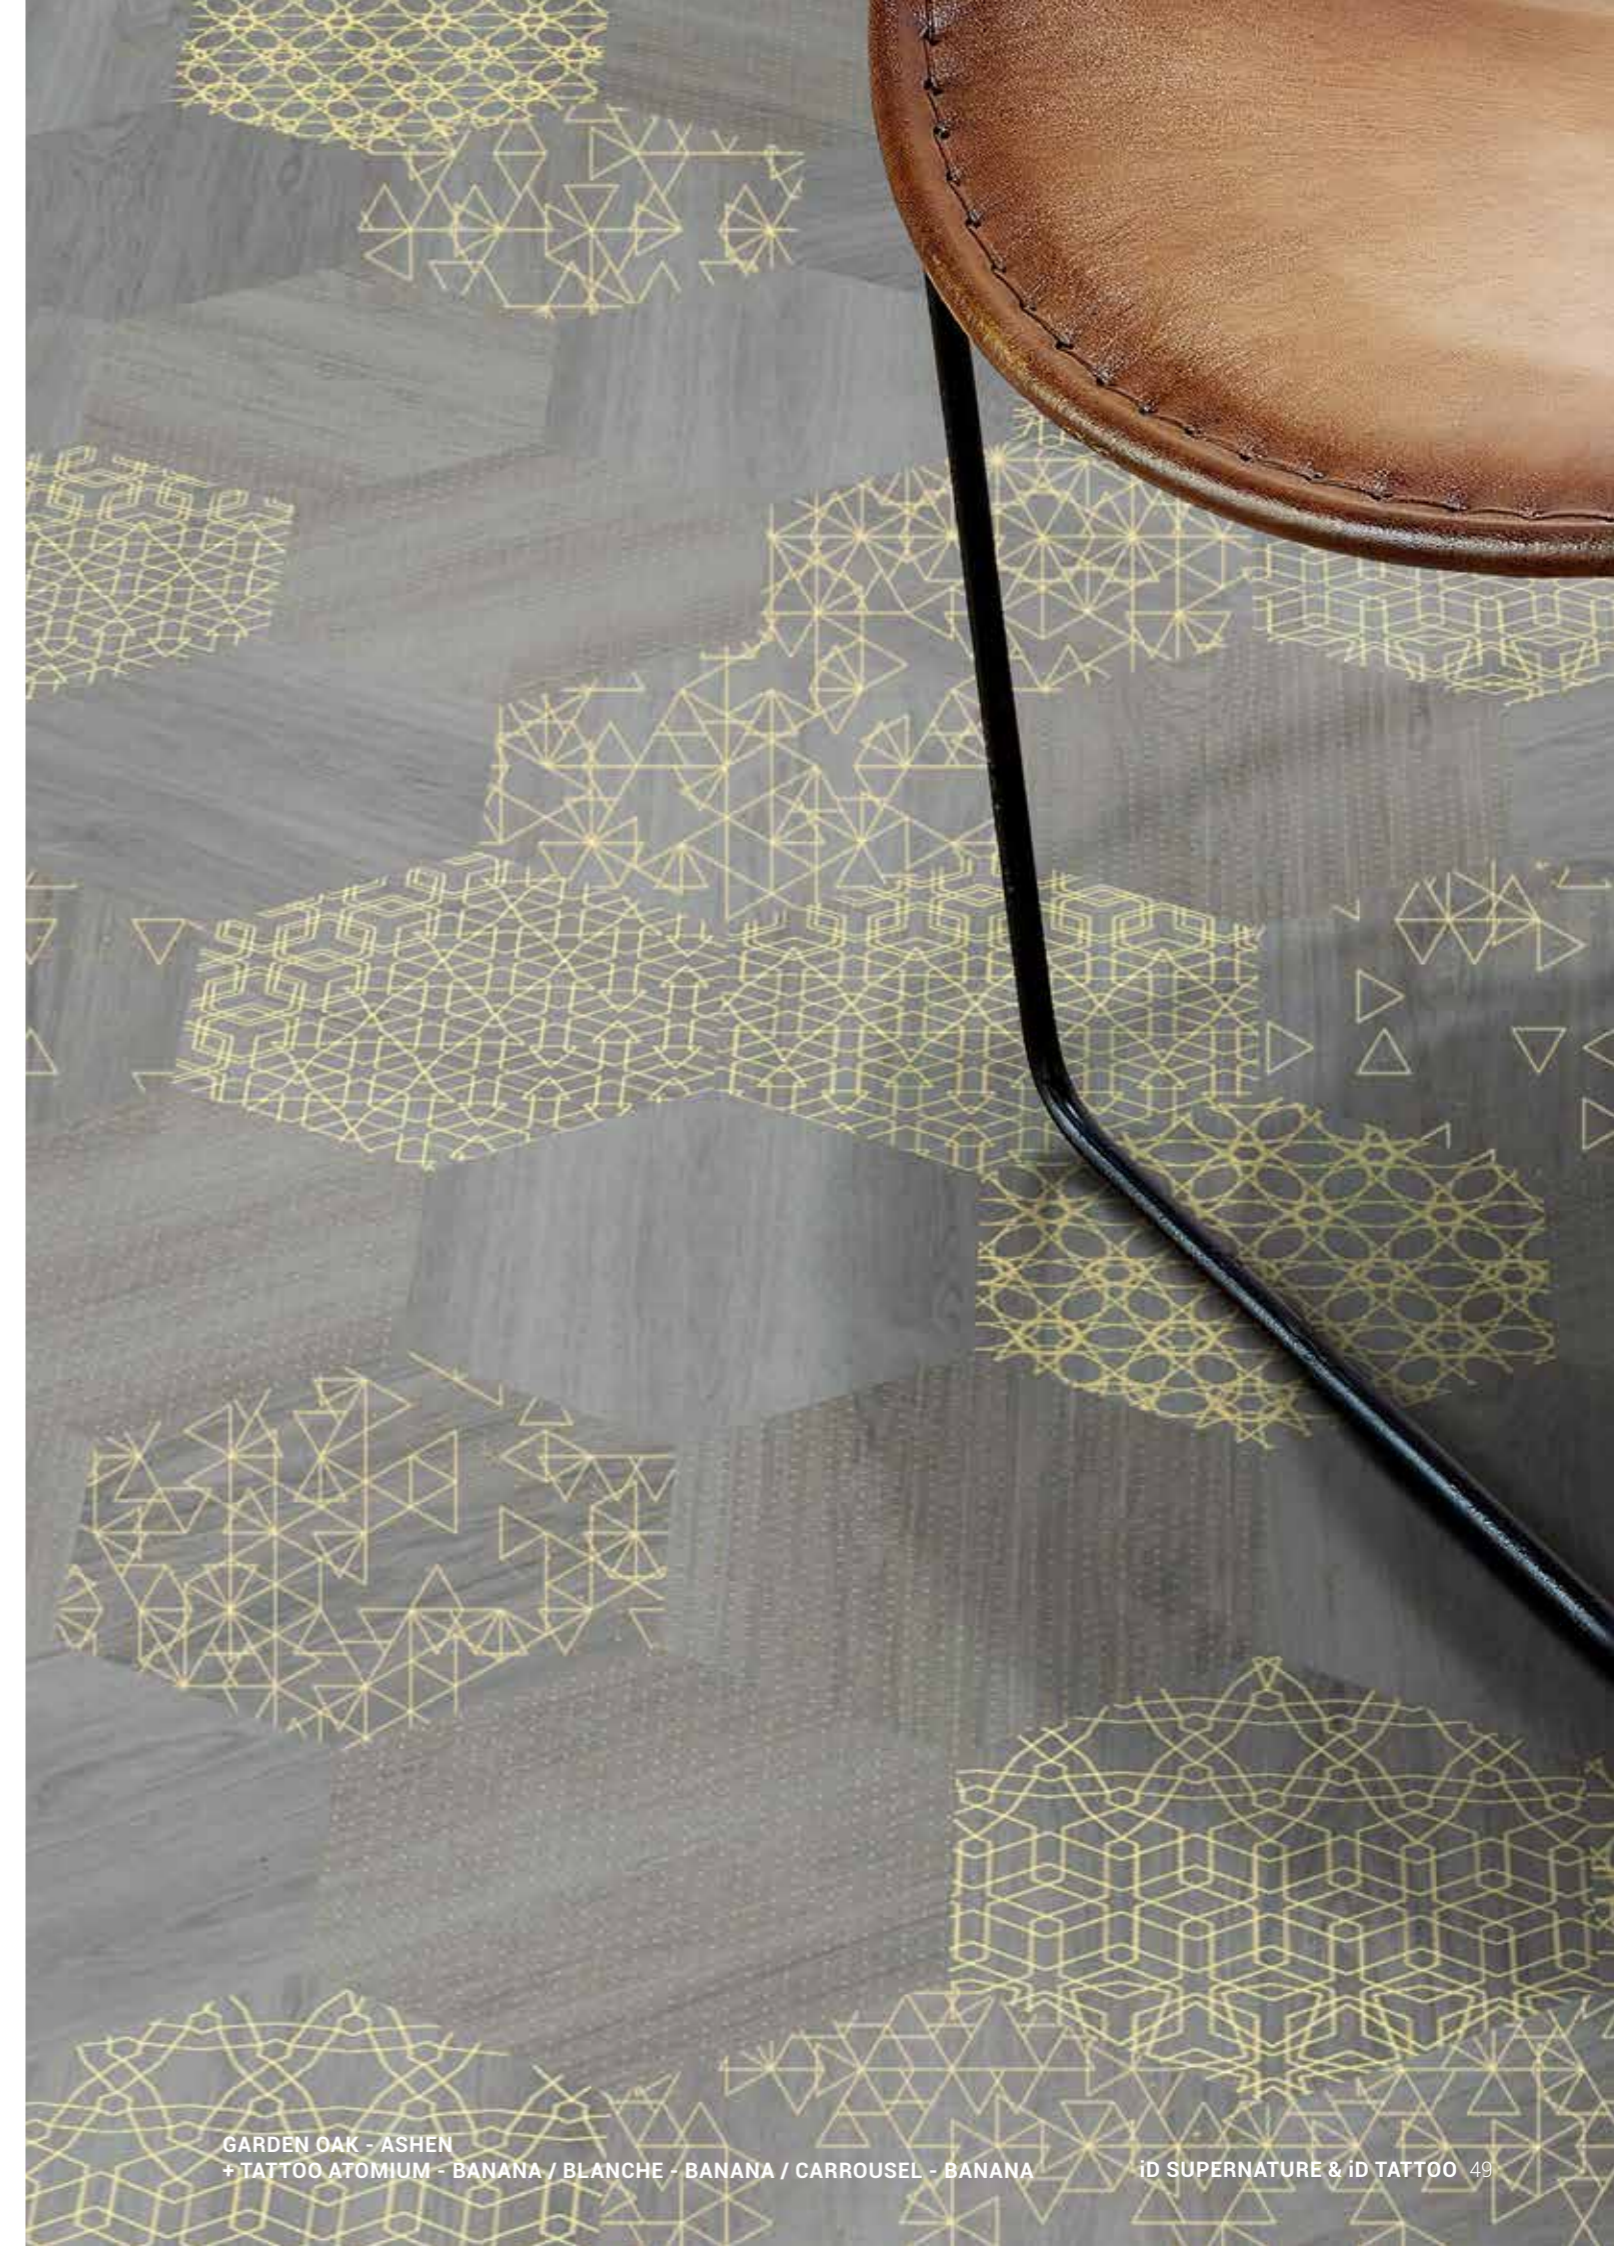

TENDER SPECIFICATIONS

The selected flooring similar to iD Supernature belongs to the compact vinyl floors category manufactured with the phthalate free technology* based on alternative plasticizers and with calandered backing layer made of recycled vinyl. It contains over 30% of recycled material.

It is available in several formats and shapes with no bevels: small hexagon (20 x 23.1 cm), large hexagon (33,33 x 38,49 cm), herringbone left and right (8,33 x 38.49 cm), big tiles (50 x 50 cm, 50 x 100 cm, 100 cm x 100 cm, 100 cm x 150 cm) small plank (10 x 50 cm), regular planks (25 x 50 cm, 16,66 x 100 cm, 12,5 x 122 cm, 20 x 122 cm); multiple shape and format combinations are possible.

iD Supernature is available in 2 wear-layer : 0,55 (class 33) and 0,70 (class 34). The wear-layer is reinforced with a UV photo crosslinked polyurethane including particles of alumina TopClean XP™ treatment, which permanently suppresses any wax and regenerating polish spray maintenance operations. It has a static indentation resistance $\leq 0,05\text{mm}$.

Its emission rate of volatile organic compounds in air is less than $10 \mu\text{g} / \text{m}^3$ (COVT after 28 days). It is 100% phthalate-free and 100% recyclable and installation off-cuts can be collected and recycled through the Tarkett ReStart® program.

iD Supernature comes with a 10 Years Warranty.