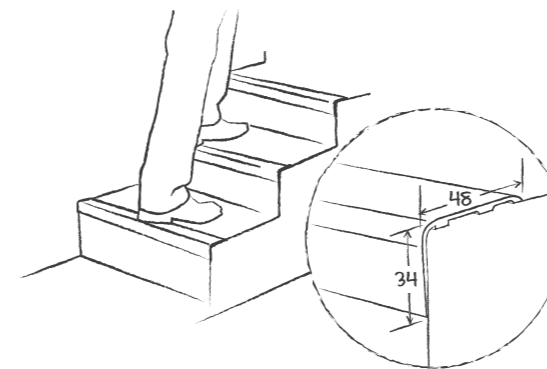

ALUMINIUM STAIRNOSE

- Aluminium stairnose, to be screwed over the floor
- Silver 1434 011
- 📦 10 units of 2.6 lm

3D STUD

- Accessibility accessory
- Ready-to-use podotactile studs to be simply fitted on top of the existing floorcovering
- White 1440 050
- Grey 1440 051
- Black 1440 052
- Ivory 1440 053
- Red 1440 054
- Yellow 1440 055
- 📦 5mm x 25mm stud in packs x 200