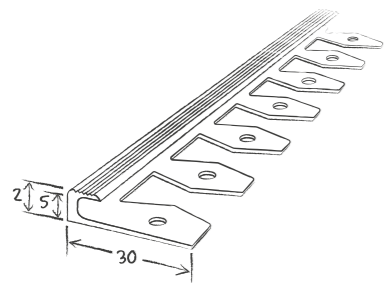

ACCESSORIES

PROFILE