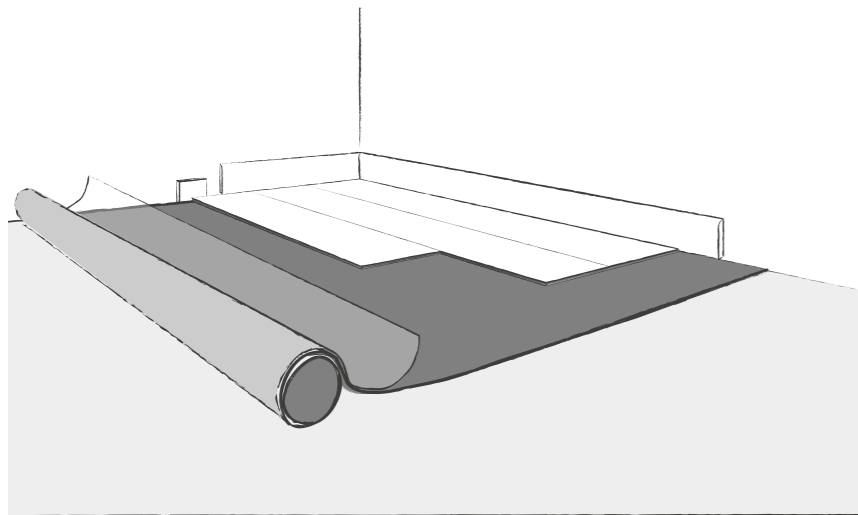

TARKOMFORT PRO

Acoustic Performance

■ Powerful acoustic insulation, reducing both impact sound and in-room noise (13dB)

■ Quick and easy to install

■ Woven anti-slip surface to grip floor covering

● Brown 2499 2020