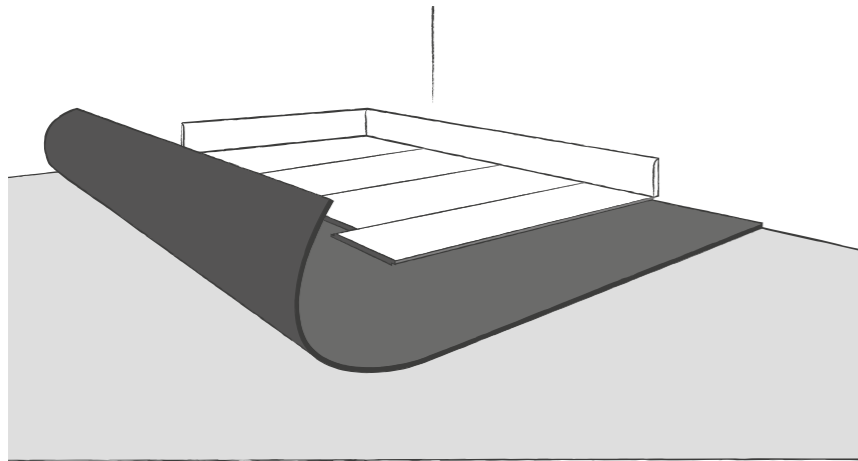

UNDERLAY

TARKOMFORT PREMIUM

Provides high-impact sound reduction of up to 19dB and in-room noise reduction (72dB)

● Black 24992 030

📦 1 roll of 1m x 15m