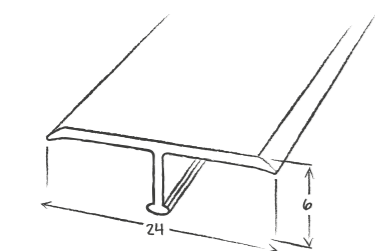

- Silver 1456 011
 - Stainless Steel 1456 012
- 📦 10 units of 2.5 lm

TRANSITION STRIP

Very high traffic aluminium transition strip, to be screwed

- Silver 1451 011
 - Stainless Steel 1451 012
- 📦 10 units of 2.7 lm

RAMP PROFILE

Very heavy traffic aluminium transition strip, to be screwed

- Silver 1454 011
 - Stainless Steel 1454 012
- 📦 10 units of 2.7 lm

TRANSITION STRIP

General traffic aluminium transition strip, to be screwed