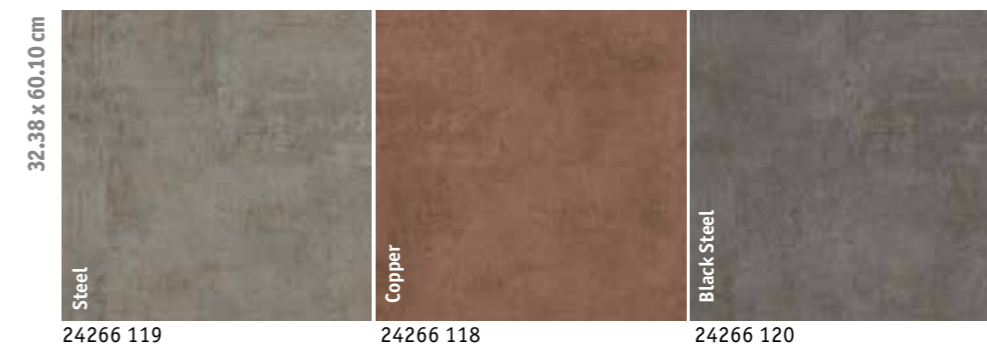

WOOD

AUTHENTIC STONES

Contemporary Oak

Terrazzo

ELM

Patina Ash

Oxide

Patina Ash

Rustic Oak

MATERIAL EFFECTS