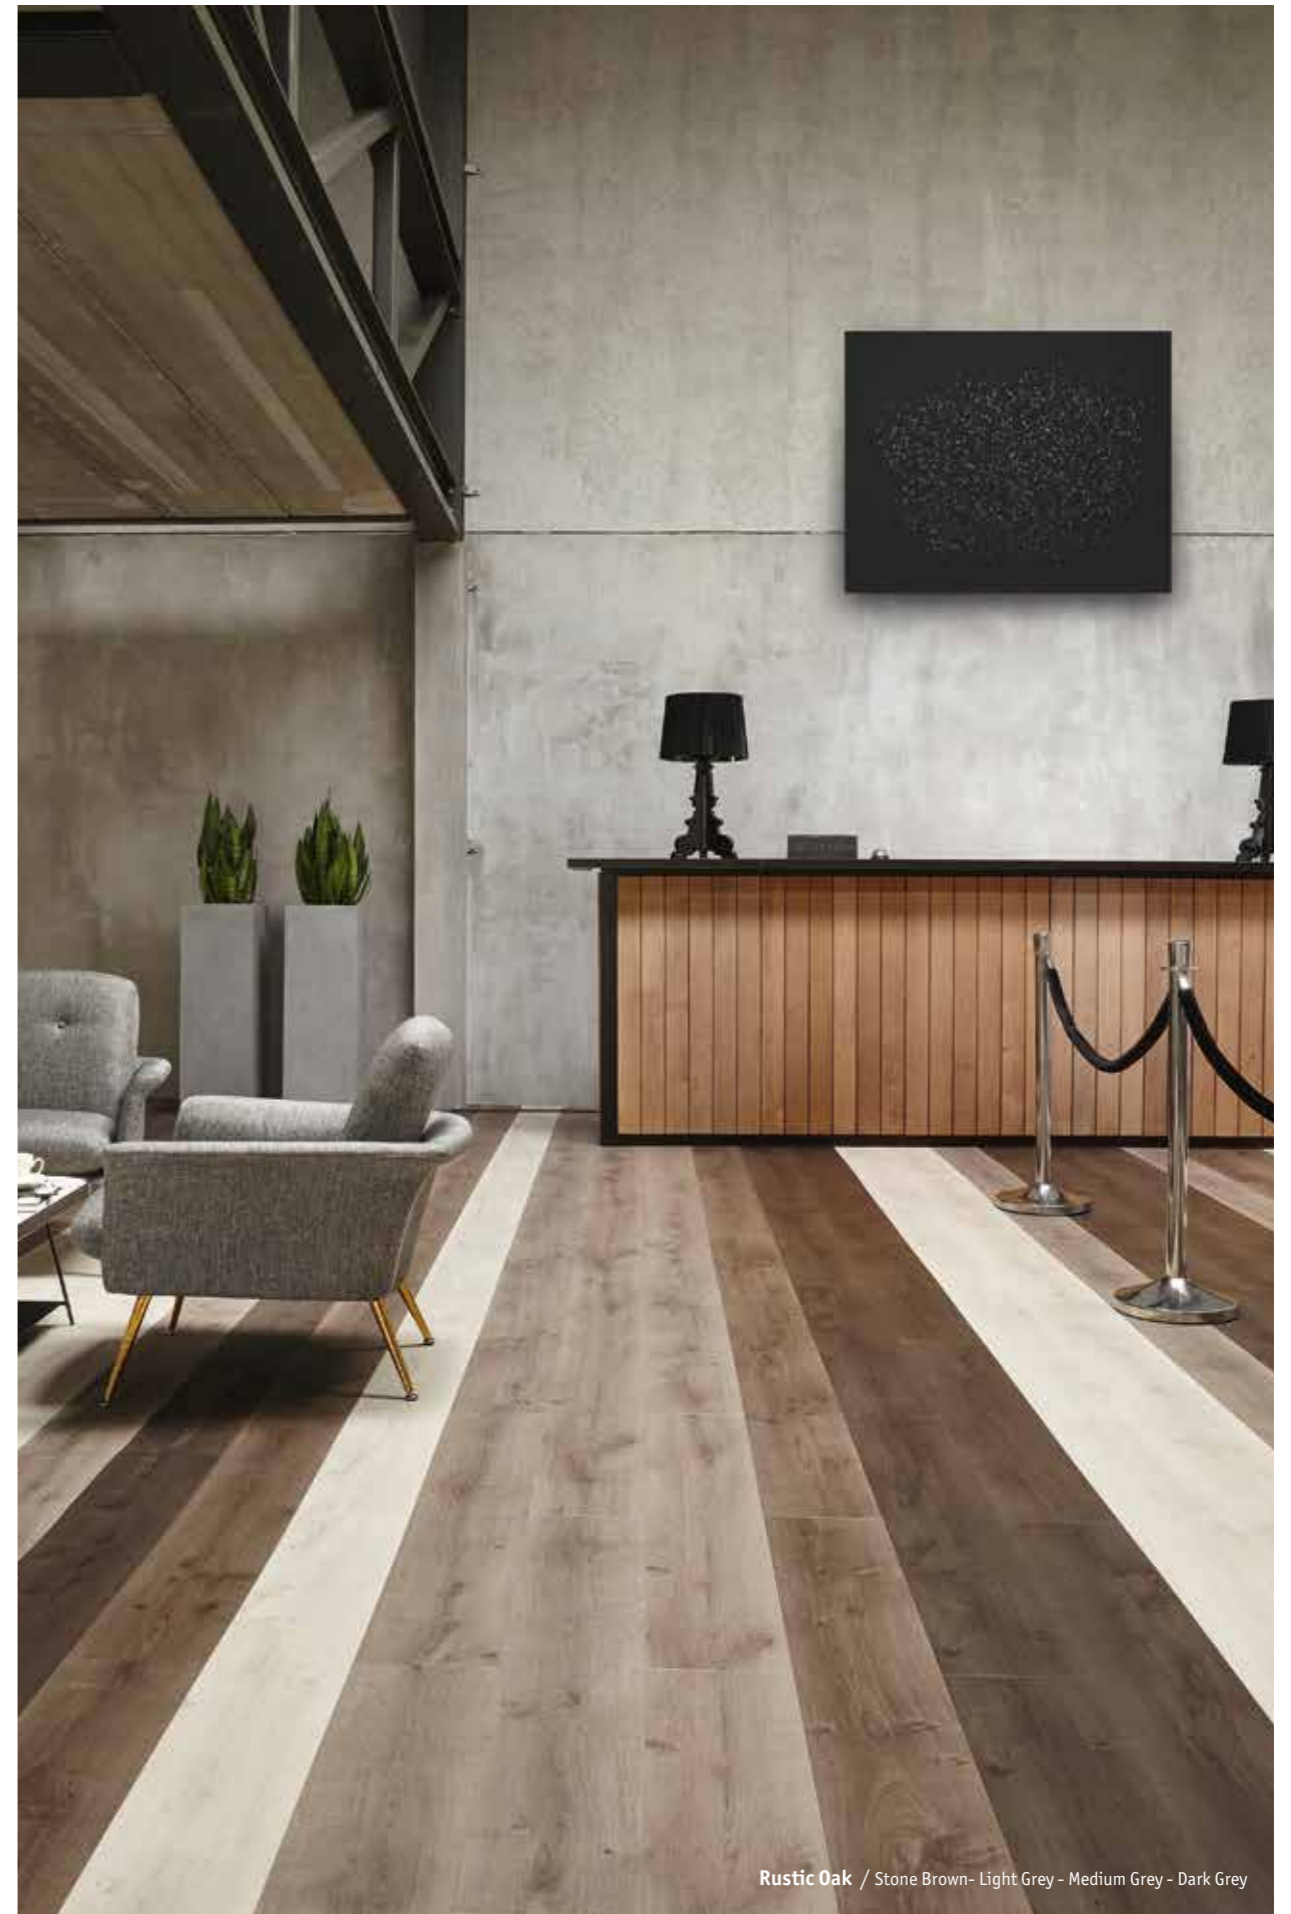

■ Quick and easy to install

■ Woven anti-slip surface to grip floor covering

● Brown 2499 2020

Rustic Oak / Stone Brown- Light Grey - Medium Grey - Dark Grey

ACCESSORIES

PROFILE

BENDABLE PROFILE

Aluminium stop profile, to be screwed